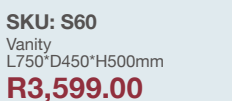

SKU: S101
Mirror Cabinet
L1000*W140*H600mm
R1,099.00

SKU: S99
Side Cabinet
L330*250*750mm
R899.00

SKU: S45
Side Cabinet
L330*250*1200
R1,299.00

SKU: S79
Vanity
L440*D290*H500mm
R1,499.00

SKU: S60
Vanity
L750*D450*H500mm
R3,599.00